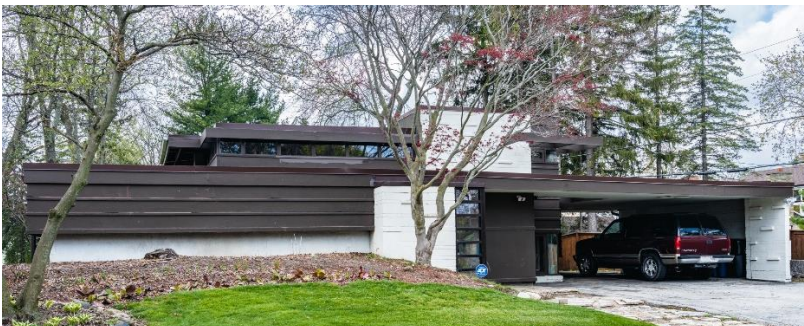

WRIGHT AND LIKE 2024 – RACINE AND VICINITY

DESIGNS BY FRANK LLOYD WRIGHT

Hardy House

SC Johnson & Son Administration Building

SC Johnson & Son Research Tower

DESIGNS BY “LIKE” ARCHITECTS (Original Architect listed below)

Albert House (Edgar Tafel)

Cohen House (Hans Geyer)

Erikson House (John Randal McDonald)

Geyer Second House (Hans Geyer)

Gillett House (William Kaeser)

Postorino House (John Randal McDonald)

Salvano House (Hans Geyer)